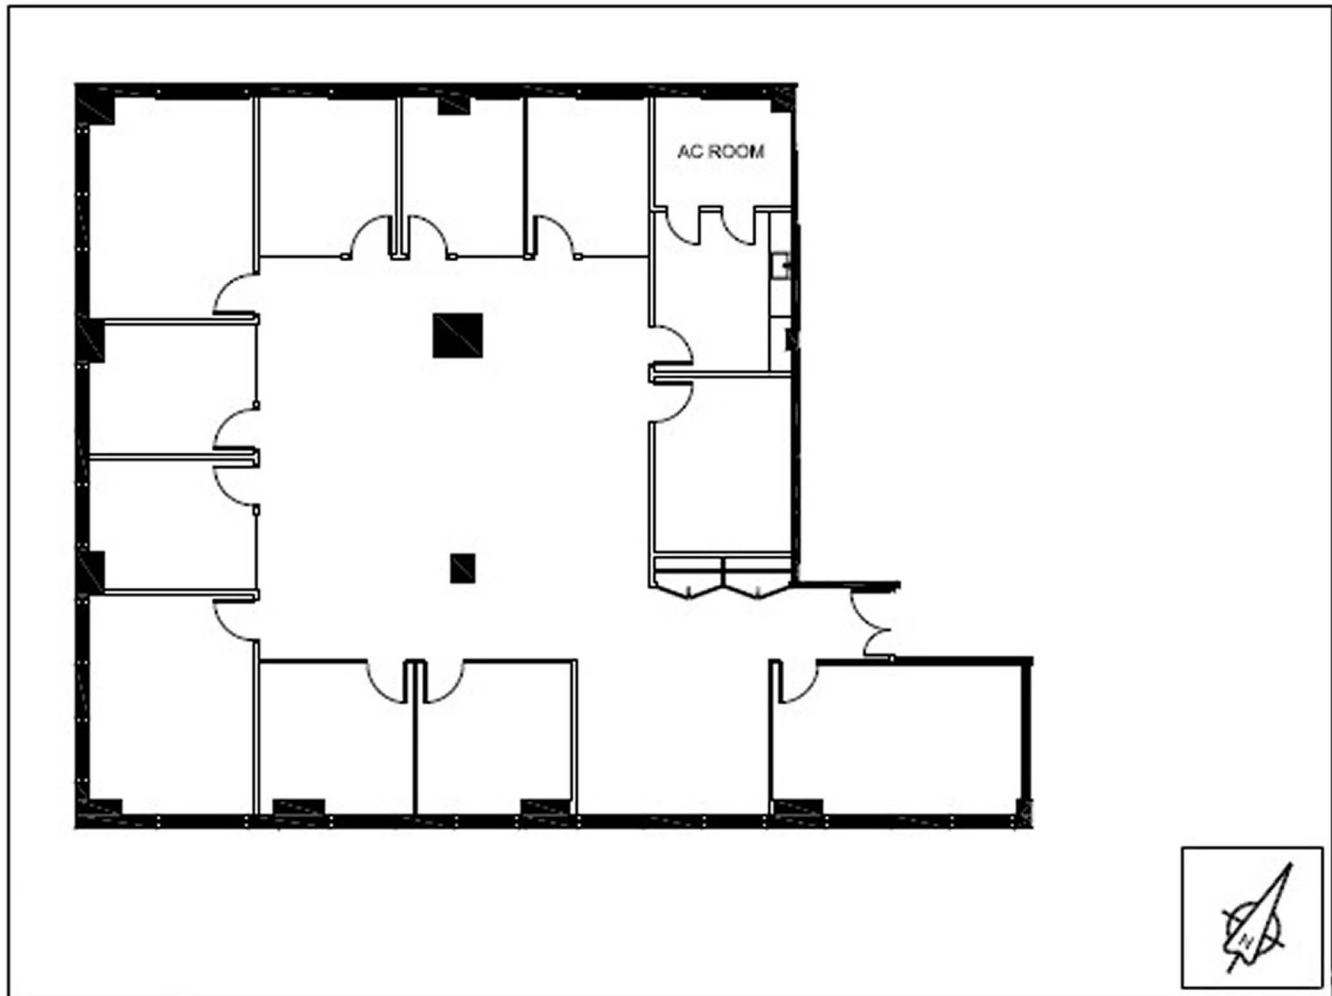

Description **Grand Central Office for Rent**

As Built Floorplan

For Further Information, Please Contact

Todd Abrams
Prime Manhattan Realty
646-485-5886 - direct
212-729-6559 - cell
tabrams@pmrny.com