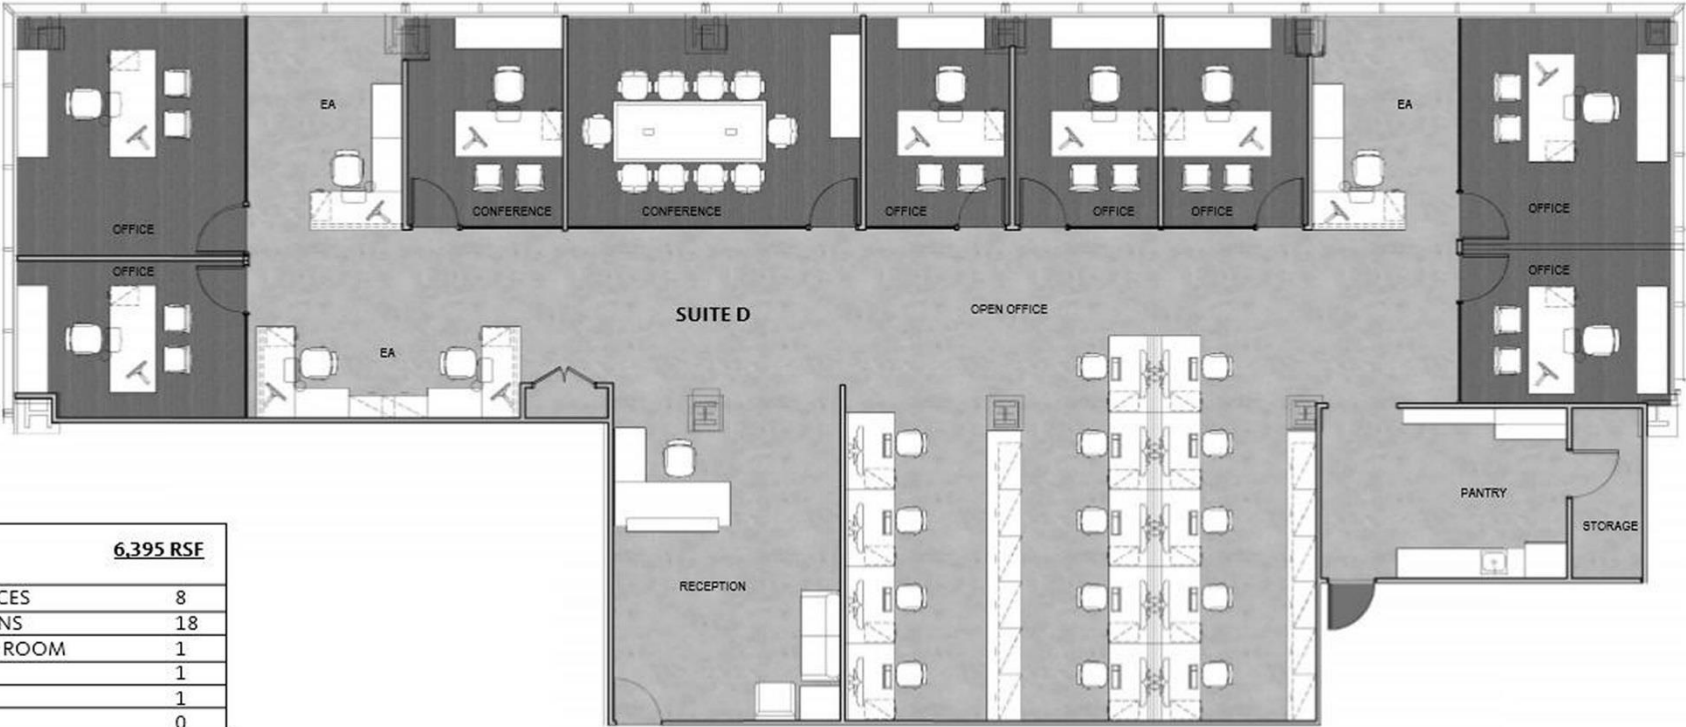

Grand Central Office for Lease

SUITE D	6,395 RSF
PRIVATE OFFICES	8
WORKSTATIONS	18
CONFERENCE ROOM	1
PANTRY	1
COPY ROOM	1
IT/STORAGE	0